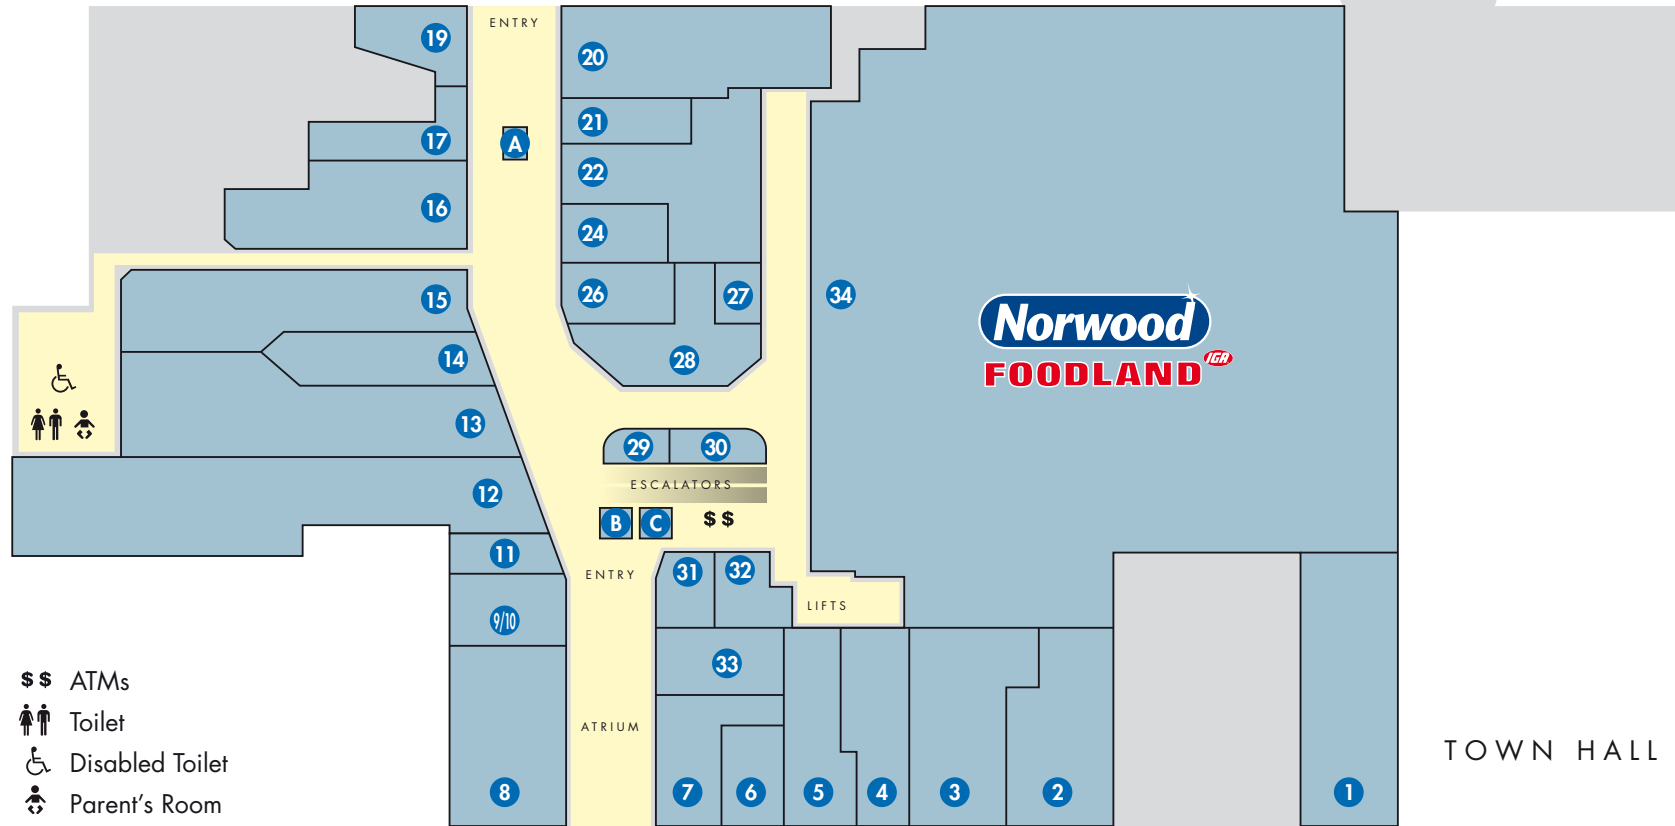

CAR PARK

WEBBE STREET

EDWARD STREET

GEORGE STREET

- \$\$ ATMs
- ♂♀ Toilet
- ♿ Disabled Toilet
- 👨👩👧👦 Parent's Room

THE PARADE

TOWN HALL

Shop Number

- | | | | | |
|-----------------------------|-----------------------|----------------------------|--------------------------|-----------------------|
| 1 3 Mobile | 7 Cibo | 4 Lorna Jane | 15 Parade Cellars | 29 Wendy's |
| 13 Amart All Sports | 5 Cotton On | 8 House | 2 Portmans | 9/10 Zamels Jewellers |
| 20 Australia Post | 11 Details Handbags | 28 Jack's Café | 12 Priceline Pharmacy | A Casual Mall Leasing |
| 31 Boost Juice | 27 Digital Concepts | 16 Metro Fresh Fruit & Veg | 19 Seafood on the Parade | B Casual Mall Leasing |
| 26 Enjoy Cafe' Bakery | 6 Lovisa | 22 Newsagent | 30 Serafina Jewellery | C Casual Mall Leasing |
| 32 Cherry Blossom Sushi Bar | 17 Feast @ The Parade | 33 Nine West | 14 Specsavers | |
| 24 Chicken Made Easy | 34 Foodland | 21 Optus | 3 Sportsgirl | |